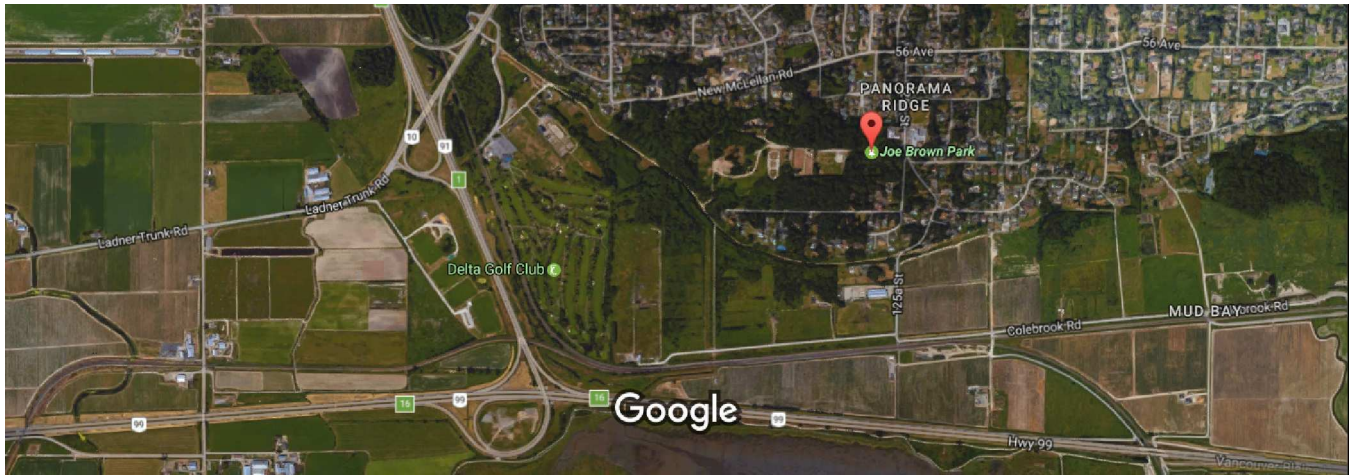

Google Maps Joe Brown Park

Imagery ©2017 Google, Map data ©2017 Google 200 m

Joe Brown Park

4.0 ★★★★★ · 2 reviews

Park

5381-5483 125a St, Surrey, BC V3X 1W6

surrey.ca

(604) 501-5050